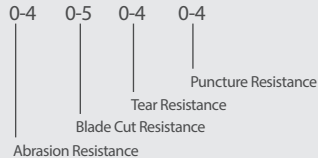

CERTIFICATION

See overleaf for explanation

SUITABLE FOR

MATERIALS	LINER:	Acrylic/cotton/polyester
	COATING:	Natural Latex
COLOUR	Grey/Dark Grey	
LENGTH (mm)	220-270 (size dependent)	
CUFF STYLE	Elasticated	

ORDERING DETAILS

SIZE	CODE	PACKAGING
7/S	SHO4511	10 pairs per bag
8/M	SHO4512	120 pairs per case
9/L	SHO4513	
10/XL	SHO4514	

RECOMMENDATIONS FOR USE

- May cause latex allergies
- Do not use in cases of chemical, electrical or thermal risk
- Highly traction resistant gloves, do not use if there is risk of being caught up in moving machines
- Store away from light and humidity
- Wash at 40°C max, using a neutral detergent

CERTIFICATION LEGENDS

MECHANICAL HAZARDS EN 388

PERFORMANCE LEVELS

COLD HAZARDS EN 511

PERFORMANCE LEVELS

ABOUT GLOBUS

World leader in protecting hands, Globus serves organisations with bespoke hand protection solutions built from a professional range of high performance protective gloves.