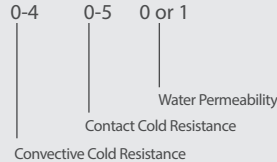

CERTIFICATION LEGENDS

MECHANICAL HAZARDS EN 388

PERFORMANCE LEVELS

COLD HAZARDS EN 511

PERFORMANCE LEVELS

ABOUT GLOBUS

World leader in protecting hands, Globus serves organisations with bespoke hand protection solutions built from a professional range of high performance protective gloves.